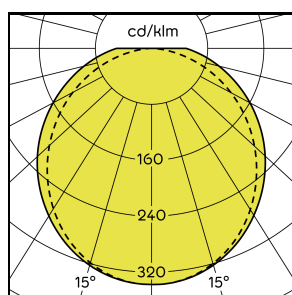

Product Variations

120°

70°, CLEAR

70°, FRESNEL

	Optics	Optics dir.	Max. lumin. flux
LL LX RGBW (...) C070 (...)	Clear	70°	270 lm
LL LX RGBW (...) G070 (...)	Fresnel	70°	270 lm
LL LX RGBW (...) S120 (...)	Satined	120°	246 lm

Specifications

Lifecycle Status	Active
Rated voltage DC	28 V SELV
Power consumption	16.2 W/m
Degree of protection	IP20 / IP64 (see order code)
Protection class	III
Light colour	RGBW
Ambient temperature	-20 ... +45 °C
Storage/transport temperature	-20 ... +60 °C
Service life (L80/B10)	60,000 h
Length (L)	253 ... 2286 mm

Width (B)	20 mm
Height (H)	21 mm
Connection mode	See order code
Cable length	See order code
Dimmable/Controllable	Yes
Interface	LEDTRIX
Housing material	Plastic
Cover material	Plastic
Glow-wire testing	850 °C
Weight	Approx. 0.2 kg/m
Impact strength	IK06