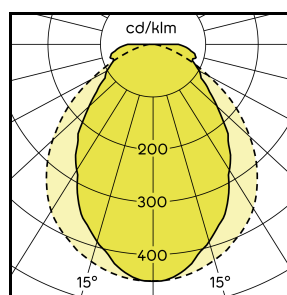

Product Variations

120°

70°, CLEAR

70°, FRESNEL

	Optics	Optics dir.	Max. lumin. flux
LL LX RGBW (...) C070 (...)	Clear	70°	270 lm
LL LX RGBW (...) G070 (...)	Fresnel	70°	270 lm
LL LX RGBW (...) S120 (...)	Satined	120°	246 lm

Specifications

Lifecycle Status	Active
Rated voltage DC	28 V SELV
Power consumption	16.2 W/m
Degree of protection	IP20 / IP64 (see order code)
Protection class	III
Light colour	RGBW
Ambient temperature	-20 ... +45 °C
Storage/transport temperature	-20 ... +60 °C
Service life (L80/B10)	60,000 h
Length (L)	253 ... 2286 mm

Width (B)	20 mm
Height (H)	21 mm
Connection mode	See order code
Cable length	See order code
Dimmable/Controllable	Yes
Interface	LEDTRIX
Housing material	Plastic
Cover material	Plastic
Glow-wire testing	850 °C
Weight	Approx. 0.2 kg/m
Impact strength	IK06