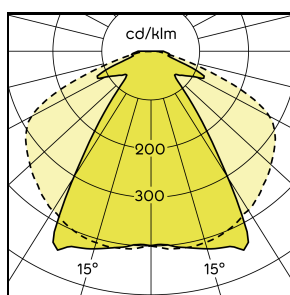

Product Variations

120°

70°, CLEAR

70°, FRESNEL

	Optics	Optics dir.	Max. lumin. flux
LL LX RGBW (...) C070 (...)	Clear	70°	270 lm
LL LX RGBW (...) G070 (...)	Fresnel	70°	270 lm
LL LX RGBW (...) S120 (...)	Satined	120°	246 lm

Specifications

Lifecycle Status	Active
Rated voltage DC	28 V SELV
Power consumption	16.2 W/m
Degree of protection	IP20 / IP64 (see order code)
Protection class	III
Light colour	RGBW
Ambient temperature	-20 ... +45 °C
Storage/transport temperature	-20 ... +60 °C
Service life (L80/B10)	60,000 h
Length (L)	253 ... 2286 mm

Width (B)	20 mm
Height (H)	21 mm
Connection mode	See order code
Cable length	See order code
Dimmable/Controllable	Yes
Interface	LEDTRIX
Housing material	Plastic
Cover material	Plastic
Glow-wire testing	850 °C
Weight	Approx. 0.2 kg/m
Impact strength	IK06