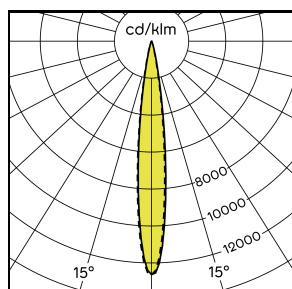

instalight 3050 single-colour  
**Cubic spot**

The high output spotlight is always the right choice when monochrome light with maximum light intensity is required. Through perfectly matched optics, it is ideally suited as a spotlight for accent light from a large distance or as a floodlight for the illumination of large building elements and sculptures.

# Product Variations

10°

30°

68°

		Optics dir.	Max. lumin. flux	Light colour
il 3050 R 30 00 830X 01		30°	4100 lm	3000 K
il 3050 R 30 00 840X 01		30°	4300 lm	4000 K
il 3050 R 10 00 830X 01		10°	4400 lm	3000 K
il 3050 R 10 00 840X 01		10°	4650 lm	4000 K
il 3050 R 68 00 830X 01		68°	3850 lm	3000 K
il 3050 R 68 00 840X 01		68°	4050 lm	4000 K

# Specifications

<b>Lifecycle Status</b>	Active
<b>Light distribution</b>	symmetrical
<b>Beam Geometry</b>	rotationally symmetrical
<b>Rated voltage AC</b>	220 ... 240 V
<b>Mains frequency</b>	50 / 60 Hz
<b>Power consumption</b>	42 W
<b>Power factor</b>	0.96
<b>Degree of protection</b>	IP67
<b>Efficiency class</b>	A+
<b>Protection class</b>	I
<b>Optics</b>	Clear
<b>Ambient temperature</b>	-20 ... +35 °C

<b>Storage/transport temperature</b>	-25 ... +85 °C
<b>Service life (L80/B10)</b>	(@ 25 °C) 60,000 h
<b>Length (L)</b>	185 mm
<b>Width (B)</b>	225 mm
<b>Height (H)</b>	245 mm
<b>Connection mode</b>	Plug Wieland RST 20
<b>Cable length</b>	Approx. 300 mm
<b>Dimmable/Controllable</b>	No
<b>Housing colour</b>	Silver grey
<b>Material</b>	Aluminium
<b>Cover material</b>	Tempered glass
<b>Weight</b>	approx. 6 kg
<b>Impact strength</b>	IK10 / IK05