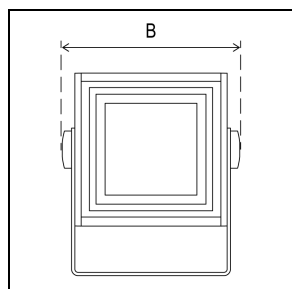

Product Variations

10°