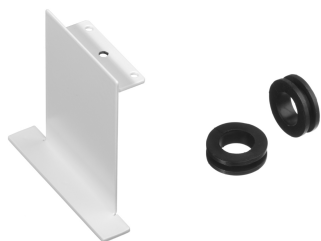

NL EB SK R WH STIRNK EB WH

Product features

Dimensions

Additional Information

www.instalighting.de